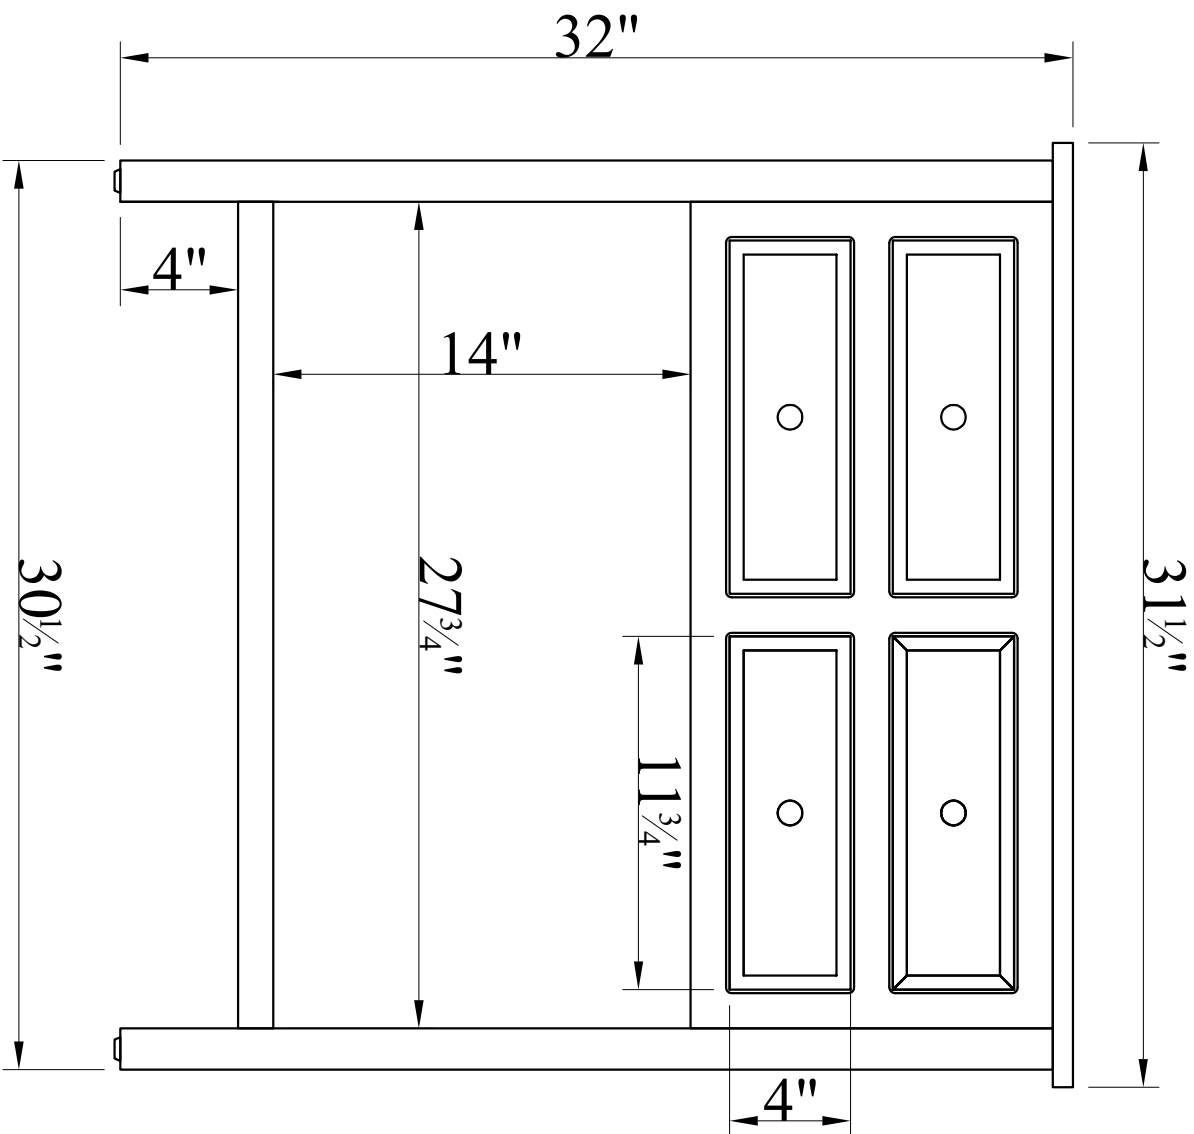

FRONT VIEW

SIDE VIEW

ANCT10WH - CONSOLE TABLE W/ 4 DRAWER W/ 1 SHELF